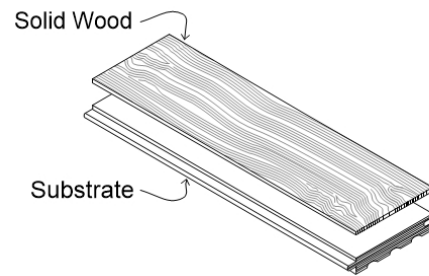

Skyline Cedar — Alabaster

Cladding

Skyline Collection

SELECT YOUR SPECS

Format	Construction	Profile	Edge	Thickness	Width	Length
Wall + Ceiling Cladding	Solid 2-Layer Engineered	Tongue & Groove Surfaced 4 Sides	Square Edge	1/2"	4", 5", 6" Mixed	2' - 10'
			Micro Bevel	3/4"	2-1/4" Uniform	
			Hand Eased		5" Uniform	

Common Spec*

Wall + Ceiling Cladding | Solid | Surfaced 4 Sides | Square Edge | 1/2" Thickness | 4", 5", 6" Mixed Width | 2' - 10' Lengths

SOLID WOOD

Made from a single piece of wood. Honest, true, and long-lasting.