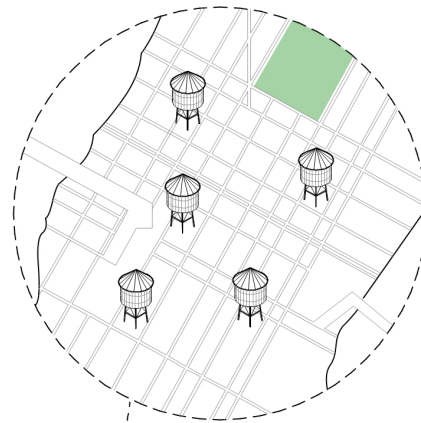

Skyline Cedar — Alabaster

Skyline Collection

Product Information

Refaced and given a cool, alabaster wash, our vintage water tower Cedar assumes a modern, Scandinavian look. This subtle finish mellows the bright, blonde tones while accentuating the fine grain, narrow cathedrals, and tight pin knots characteristic of Cedar.

Source

Reclaimed from NYC rooftop water towers, landmarks of the iconic NYC skyline.

Impact

Historic material re-use and local manufacturing support a circular economy and reduces a building project's carbon footprint.