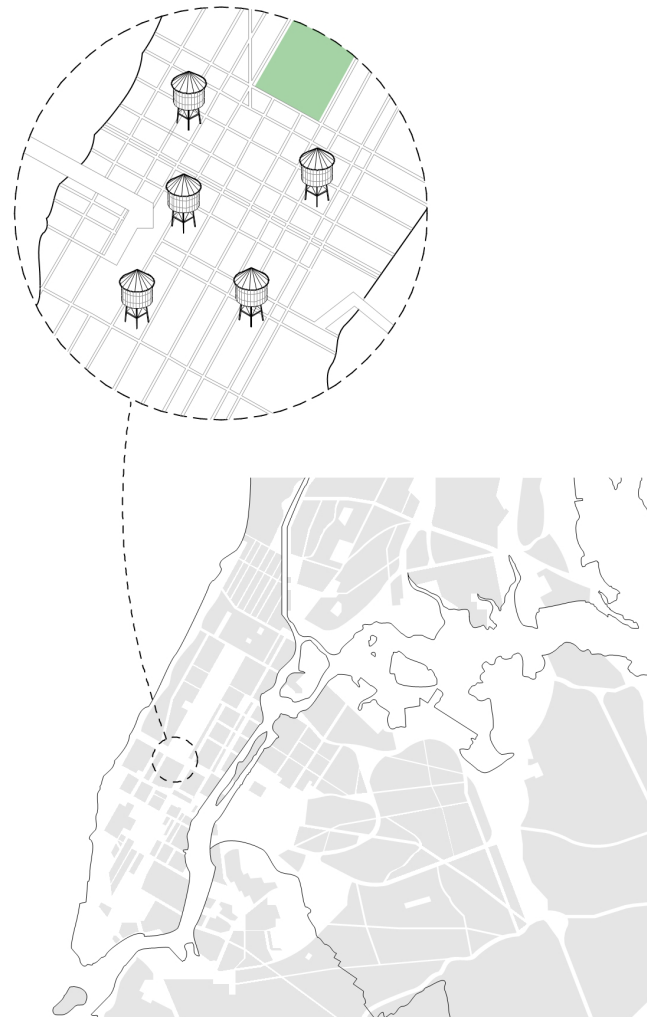

Skyline Cedar — Shou Sugi Ban Bronze

Skyline Collection

Product Information

To produce this elegant surface with its antiqued bronze tone and velvet sheen, our reclaimed Cedar is charred in the traditional Japanese style, then hand brushed to expose the texture of the grain. This product is sealed for indoor or outdoor use, and retains the additional protective properties imparted by charring.

Source

Reclaimed from NYC rooftop water towers, landmarks of the iconic NYC skyline.

Impact

Historic material re-use and local manufacturing support a circular economy and reduces a building project's carbon footprint.