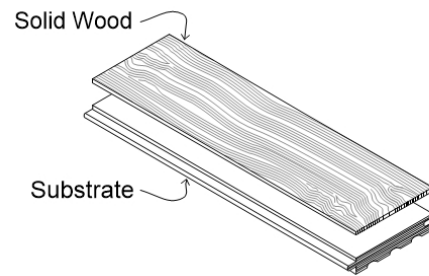

Skyline Redwood – Rose

Cladding

Skyline Collection

SELECT YOUR SPECS

Format	Construction	Profile	Edge	Thickness	Width	Length
Wall + Ceiling Cladding	Solid 2-Layer Engineered	Tongue & Groove Surfaced 4 Sides	Square Edge	1/2"	4", 5", 6" Mixed	2' - 10'
			Micro Bevel	3/4"	2-1/4" Uniform	
			Hand Eased		5" Uniform	

Common Spec*

Wall + Ceiling Cladding | Solid | Surfaced 4 Sides | Square Edge | 1/2" Thickness | 4", 5", 6" Mixed Width | 2' - 10' Lengths

SOLID WOOD

Made from a single piece of wood. Honest, true, and long-lasting.