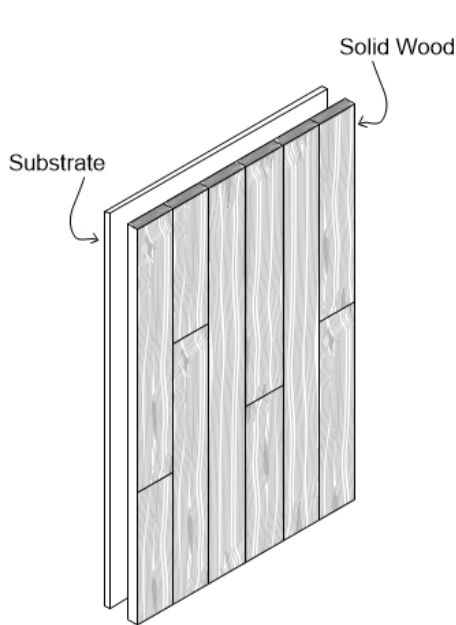

Skyline Redwood — Rose

Panels

Skyline Collection

SELECT YOUR SPECS

Format	Substrate	Plank Edge	Panel Thickness	Panel Width	Panel Length
Solid Panel	FSC® Plywood	Square Edge	1/2"	Custom (Up to 60")	Custom (Up to 120")
Veneered Panel	FSC® MDF	Micro Bevel	3/4"		
		Hand Eased	1-1/4"		

Common Spec*

Solid Panel | FSC® Plywood Substrate | Hand Eased Edge | 1-1/4" Thickness | 30" Width x 96" Length

SOLID PANEL

Shop-fabricated panel made of solid wood planks fastened to a substrate for ease of installation.