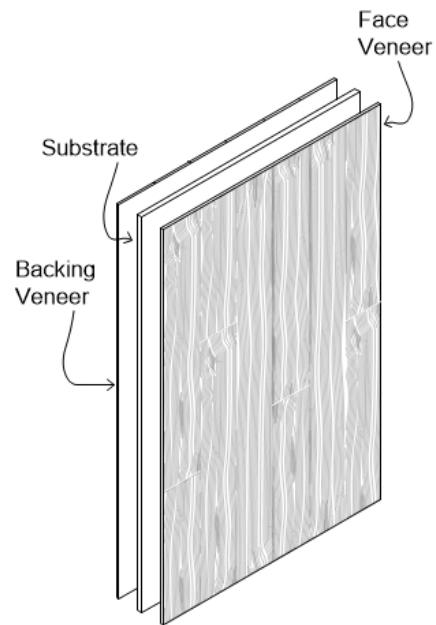

Skyline Redwood — Rose

Panels

Skyline Collection

SELECT YOUR SPECS

Format	Substrate	Plank Edge	Panel Thickness	Panel Width	Panel Length
Solid Panel	FSC® Plywood	Square Edge	1/2"	Custom (Up to 60")	Custom (Up to 120")
Veneered Panel	FSC® MDF	Micro Bevel	3/4"		
		Hand Eased	1-1/4"		

Common Spec*

Solid Panel | FSC® Plywood Substrate | Hand Eased Edge | 1-1/4" Thickness | 30" Width x 96" Length

SOLID PANEL

Shop-fabricated panel made of solid wood planks fastened to a substrate for ease of installation.