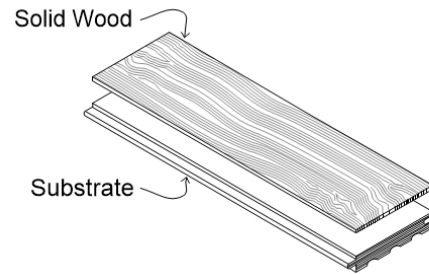

Black Walnut – Natural

Countryside Collection

Flooring & Cladding

SELECT YOUR SPECS

Format	Construction	Profile	Edge	Thickness	Width	Length
Flooring	Solid	Tongue & Groove	Square Edge	3/4"	4", 5", 6" Mixed	2' - 7'
Wall + Ceiling Cladding	2-Layer Engineered 3-Layer Engineered	Surfaced 4 Sides	Micro Bevel Hand Eased		Uniform (from 3"-10")	2' -12' 7' -12'

Common Spec*

Flooring | Solid | Tongue & Groove | Micro Bevel | 3/4" Thickness | 4", 5", 6" Mixed Width | 2' - 12' Lengths

SOLID WOOD

Made from a single piece of wood. Honest, true, and long-lasting.

2-LAYER ENGINEERED