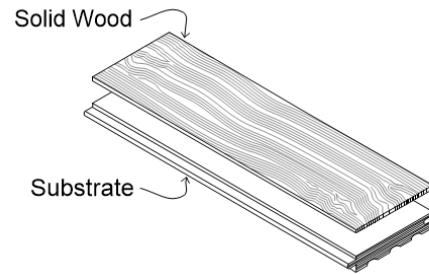

White Oak – Travertine

Flooring & Cladding

Countryside Collection

SELECT YOUR SPECS

Format	Construction	Profile	Edge	Thickness	Width	Length
Flooring	Solid	Tongue & Groove	Square Edge	1/2"	4", 5", 6" Mixed	2' - 7'
Wall + Ceiling Cladding	2-Layer Engineered 3-Layer Engineered	Surfaced 4 Sides	Micro Bevel Hand Eased	3/4"	Uniform (from 3" - 10")	2' - 12' 7' - 12'

Common Spec*

Flooring | Solid | Tongue & Groove | Micro Bevel | 3/4" Thickness | 6" Uniform Width | 2' - 12' Lengths

SOLID WOOD

Made from a single piece of wood. Honest, true, and long-lasting.

2-LAYER ENGINEERED