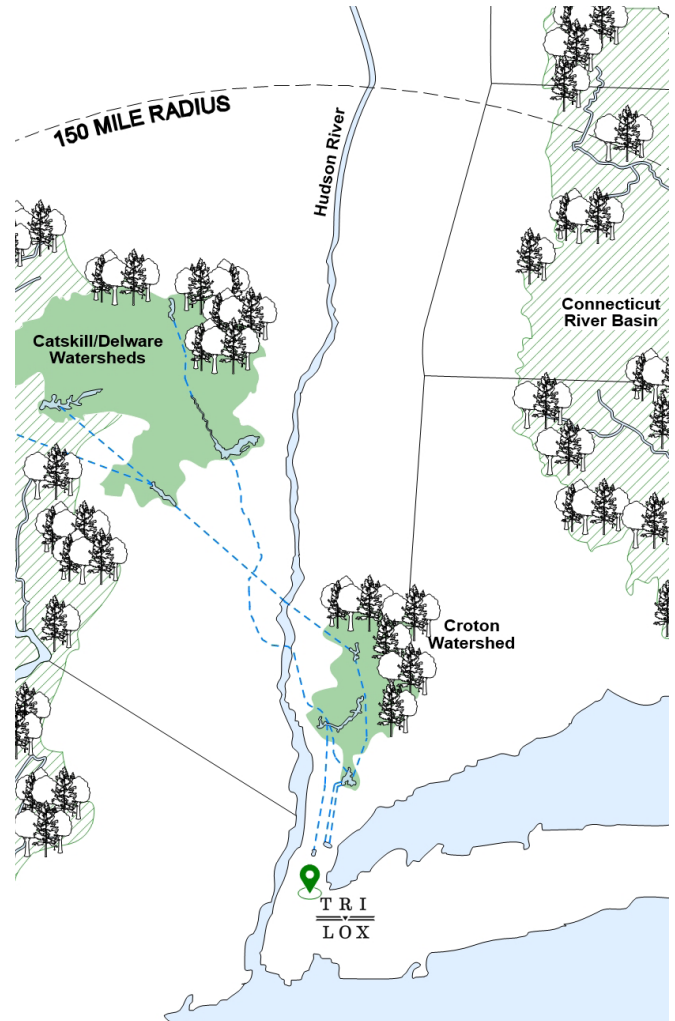

Black Locust – Natural Watershed Collection

Product Information

Black Locust offers the density and weather resistance of tropical hardwoods in a material that is harvested both sustainably and locally. Our Black Locust is sealed for additional longevity while allowing its silver patina to develop naturally.

Source

Harvested from Northeast forests in coordination with sustainable management plans that support long-term forest health & biodiversity.

Impact

Black Locust from regenerative forestry practices in regional working forests is a sustainable local alternative to tropical hardwoods.