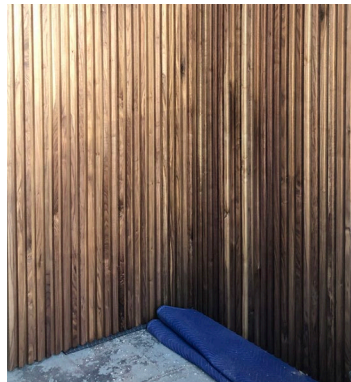

### Product Information

A classic choice for sophisticated furniture and surfaces, Black Walnut in our Natural finish reveals the distinguished grain and rich dark chocolate tones with flourishes of caramel and creamy blonde.