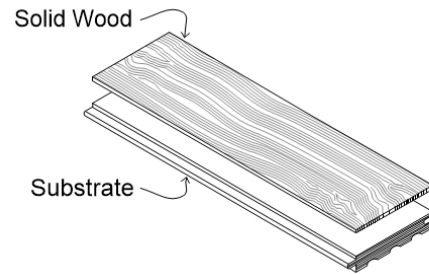

### SELECT YOUR SPECS

Format	Construction	Profile	Edge	Thickness	Width	Length
Flooring	Solid	Tongue & Groove	Square Edge	3/4"	4", 5", 6" Mixed	2' - 7'
Wall + Ceiling Cladding	2-Layer Engineered 3-Layer Engineered	Surfaced 4 Sides	Micro Bevel Hand Eased		Uniform (from 3"-10")	2' -12' 7' -12'

### Common Spec\*

Flooring | Solid | Tongue & Groove | Micro Bevel | 3/4" Thickness | 4", 5", 6" Mixed Width | 2' - 12' Lengths

SOLID WOOD

Made from a single piece of wood. Honest, true, and long-lasting.