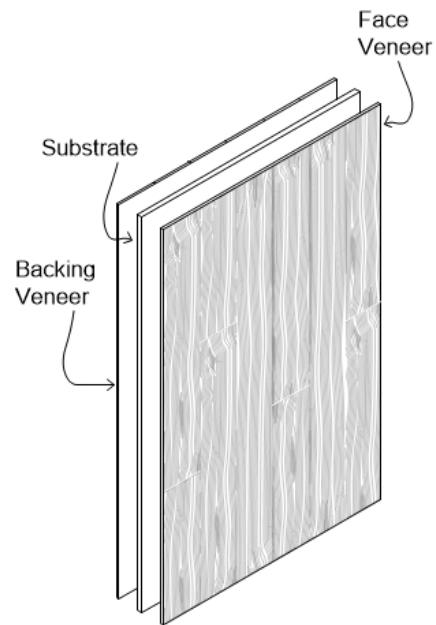

### SELECT YOUR SPECS

Format	Substrate	Plank Edge	Panel Thickness	Panel Width	Panel Length
Solid Panel	FSC® Plywood	Square Edge	1/2"	Custom (Up to 60")	Custom (Up to 120")
Veneered Panel	FSC® MDF	Micro Bevel	3/4"		
		Hand Eased	1-1/4"		

#### Common Spec\*

Solid Panel | FSC® Plywood Substrate | Hand Eased Edge | 1-1/4" Thickness | 30" Width x 96" Length

SOLID PANEL

Shop-fabricated panel made of solid wood planks fastened to a substrate for ease of installation.