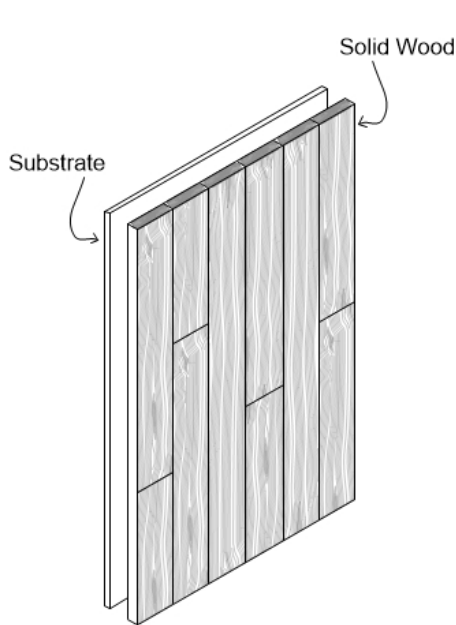

Maple — Pearl

Watershed Collection

Panels

SELECT YOUR SPECS

Format	Substrate	Plank Edge	Panel Thickness	Panel Width	Panel Length
Solid Panel	FSC® Plywood	Square Edge	1/2"	Custom (Up to 60")	Custom (Up to 120")
Veneered Panel	FSC® MDF	Micro Bevel	3/4"		
		Hand Eased	1-1/4"		

Common Spec*

Solid Panel | FSC® Plywood Substrate | Hand Eased Edge | 1-1/4" Thickness | 30" Width x 96" Length

SOLID PANEL

Shop-fabricated panel made of solid wood planks fastened to a substrate for ease of installation.