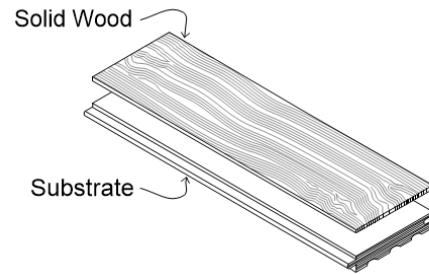

Skyline Cedar — Alabaster

Cladding

Skyline Collection

SELECT YOUR SPECS

Format	Construction	Profile	Edge	Thickness	Width	Length
Wall + Ceiling Cladding	Solid	Tongue & Groove	Square Edge	1/2"	4", 5", 6" Mixed	2' - 10'
			Micro Bevel	3/4"	2-1/4" Uniform	
			Hand Eased		5" Uniform	

Common Spec*

Wall + Ceiling Cladding | Solid | Surfaced 4 Sides | Square Edge | 1/2" Thickness | 4", 5", 6" Mixed Width | 2' - 10' Lengths

SOLID WOOD

Made from a single piece of wood. Honest, true, and long-lasting.