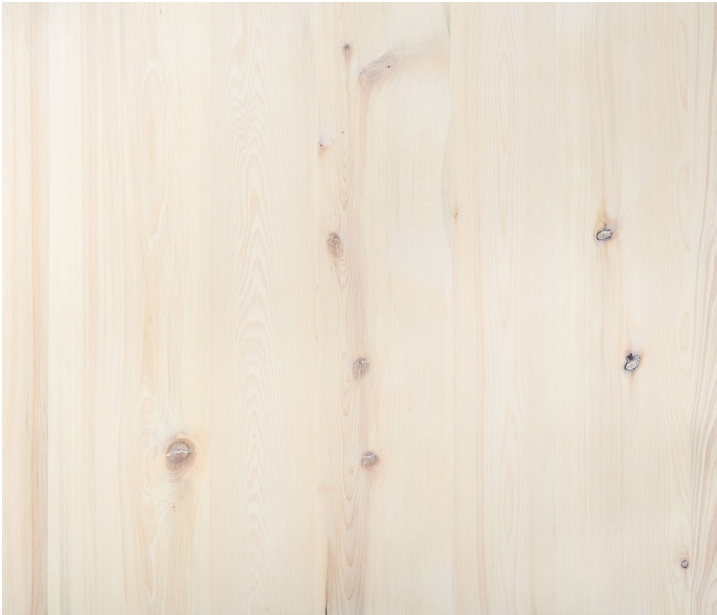

Skyline Cedar — Alabaster

Skyline Collection

Product Information

Refaced and given a cool, alabaster wash, our vintage water tower Cedar assumes a modern, Scandinavian look. This subtle finish mellows the bright, blonde tones while accentuating the fine grain, narrow cathedrals, and tight pin knots characteristic of Cedar.

Skyline Cedar — Alabaster

Cladding

Skyline Collection

SELECT YOUR SPECS

Format	Construction	Profile	Edge	Thickness	Width	Length
Wall + Ceiling Cladding	Solid	Tongue & Groove	Square Edge	1/2"	4", 5", 6" Mixed	2' - 10'
			Micro Bevel	3/4"	2-1/4" Uniform	
			Hand Eased		5" Uniform	

Common Spec*

Wall + Ceiling Cladding | Solid | Surfaced 4 Sides | Square Edge | 1/2" Thickness | 4", 5", 6" Mixed Width | 2' - 10' Lengths

SOLID WOOD

Made from a single piece of wood. Honest, true, and long-lasting.