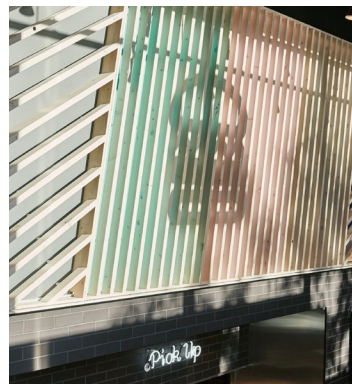

Skyline Cedar — Alabaster

Skyline Collection

Product Information

Refaced and given a cool, alabaster wash, our vintage water tower Cedar assumes a modern, Scandinavian look. This subtle finish mellows the bright, blonde tones while accentuating the fine grain, narrow cathedrals, and tight pin knots characteristic of Cedar.

Source

Reclaimed from NYC rooftop water towers, landmarks of the iconic NYC skyline.

Impact

Historic material re-use and local manufacturing support a circular economy and reduces a building project's carbon footprint.

Skyline Cedar — Alabaster

Cladding

Skyline Collection

SELECT YOUR SPECS

Format	Construction	Profile	Edge	Thickness	Width	Length
Wall + Ceiling Cladding	Solid	Tongue & Groove	Square Edge	1/2"	4", 5", 6" Mixed	2' - 10'
			Micro Bevel	3/4"	2-1/4" Uniform	
			Hand Eased		5" Uniform	

Common Spec*

Wall + Ceiling Cladding | Solid | Surfaced 4 Sides | Square Edge | 1/2" Thickness | 4", 5", 6" Mixed Width | 2' - 10' Lengths

SOLID WOOD

Made from a single piece of wood. Honest, true, and long-lasting.