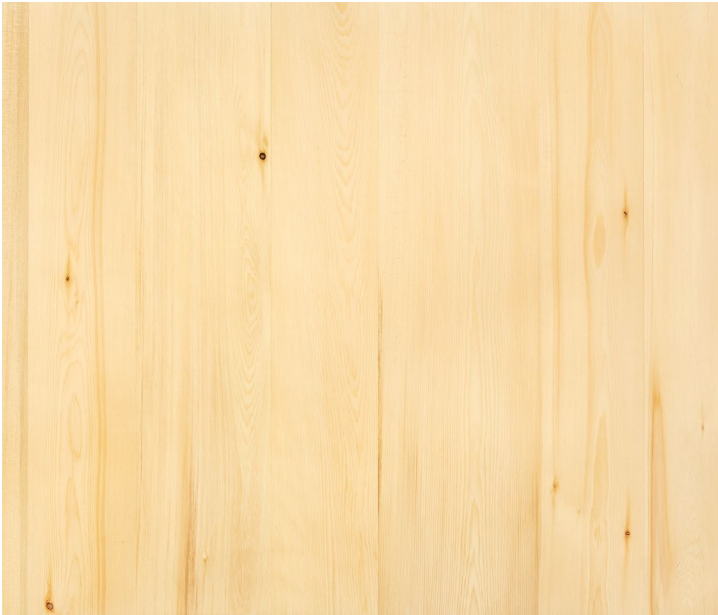

Skyline Cedar — Natural

Skyline Collection

Product Information

Refacing our vintage Cedar water tower staves gives them a fresh surface and a modern look. Pale, blonde tones, darkened pin knots, and a dense, flowing grain are revealed from beneath the patina. Mottled gray areas of oxidation result from contact with water and offer indications of its past life.

Skyline Cedar – Natural

Skyline Collection

Cladding

SELECT YOUR SPECS

Format	Construction	Profile	Edge	Thickness	Width	Length
Wall + Ceiling Cladding	Solid	Tongue & Groove Surfaced 4 Sides	Square Edge	1/2"	4", 5", 6" Mixed	2' - 10'
			Micro Bevel	3/4"	2-1/4" Uniform	
			Hand Eased		5" Uniform	

Common Spec*

Wall + Ceiling Cladding | Solid | Surfaced 4 Sides | Square Edge | 1/2" Thickness | 4", 5", 6" Mixed Width | 2' - 10' Lengths

SOLID WOOD

Made from a single piece of wood. Honest, true, and long-lasting.