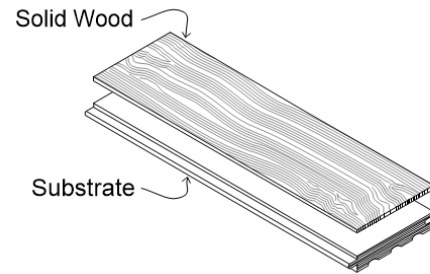

Skyline Cedar — Natural

Skyline Collection

Product Information

Refacing our vintage Cedar water tower staves gives them a fresh surface and a modern look. Pale, blonde tones, darkened pin knots, and a dense, flowing grain are revealed from beneath the patina. Mottled gray areas of oxidation result from contact with water and offer indications of its past life.

Skyline Cedar – Natural

Skyline Collection

Cladding

SELECT YOUR SPECS

Format	Construction	Profile	Edge	Thickness	Width	Length
Wall + Ceiling Cladding	Solid	Tongue & Groove Surfaced 4 Sides	Square Edge	1/2"	4", 5", 6" Mixed	2' - 10'
			Micro Bevel	3/4"	2-1/4" Uniform	
			Hand Eased		5" Uniform	

Common Spec*

Wall + Ceiling Cladding | Solid | Surfaced 4 Sides | Square Edge | 1/2" Thickness | 4", 5", 6" Mixed Width | 2' - 10' Lengths

SOLID WOOD

Made from a single piece of wood. Honest, true, and long-lasting.