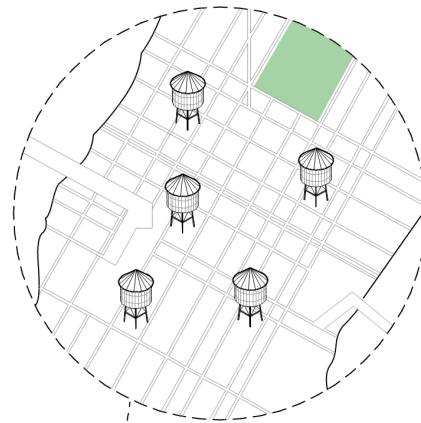

Skyline Cedar — Natural

Skyline Collection

Product Information

Refacing our vintage Cedar water tower staves gives them a fresh surface and a modern look. Pale, blonde tones, darkened pin knots, and a dense, flowing grain are revealed from beneath the patina. Mottled gray areas of oxidation result from contact with water and offer indications of its past life.

Source

Reclaimed from NYC rooftop water towers, landmarks of the iconic NYC skyline.

Impact

Historic material re-use and local manufacturing support a circular economy and reduces a building project's carbon footprint.