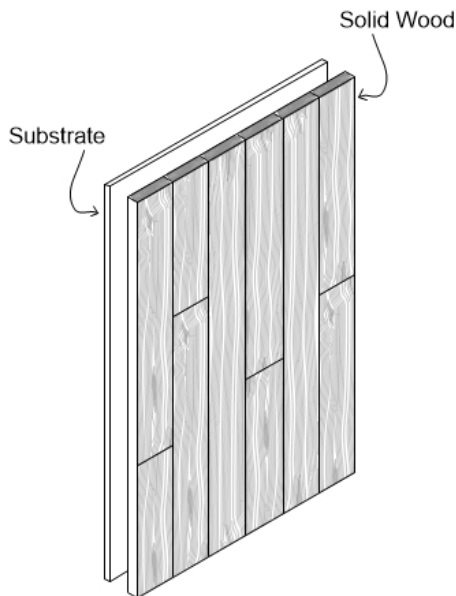

Skyline Cedar — Shou Sugi Ban Black

Panels

Skyline Collection

SELECT YOUR SPECS

Format	Substrate	Plank Edge	Panel Thickness	Panel Width	Panel Length
Solid Panel	FSC® Plywood	Hand Eased	3/4"	Custom (Up to 60")	Custom (Up to 120")
	FSC® MDF		1-1/4"		

Common Spec*

Solid Panel | FSC® Plywood Substrate | Hand Eased Edge | 1-1/4" Thickness | 30" Width x 96" Length

SOLID PANEL

Shop-fabricated panel made of solid wood planks fastened to a substrate for ease of installation.