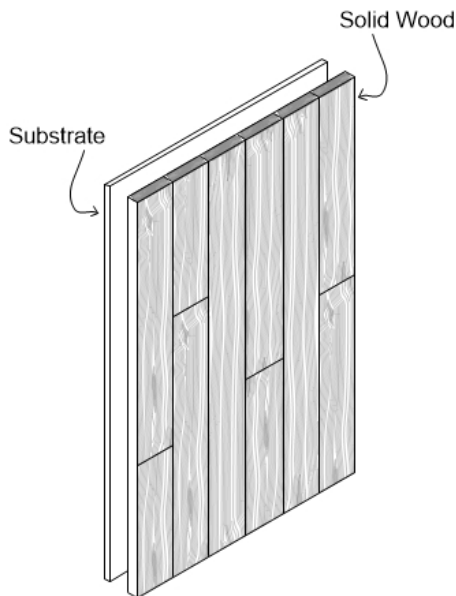

Skyline Cedar — Shou Sugi Ban Bronze

Panels

Skyline Collection

SELECT YOUR SPECS

Format	Substrate	Plank Edge	Panel Thickness	Panel Width	Panel Length
Solid Panel	FSC® Plywood	Hand Eased	3/4"	Custom (Up to 60")	Custom (Up to 120")
	FSC® MDF		1-1/4"		

Common Spec*

Solid Panel | FSC® Plywood Substrate | Hand Eased Edge | 1-1/4" Thickness | 30" Width x 96" Length

SOLID PANEL

Shop-fabricated panel made of solid wood planks fastened to a substrate for ease of installation.