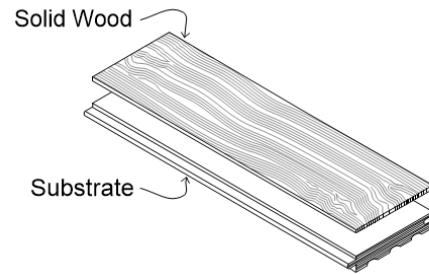

Skyline Redwood – Rose

Cladding

Skyline Collection

SELECT YOUR SPECS

Format	Construction	Profile	Edge	Thickness	Width	Length
Wall + Ceiling Cladding	Solid 2-Layer Engineered	Tongue & Groove Surfaced 4 Sides	Square Edge	1/2"	4", 5", 6" Mixed	2' - 10'
			Micro Bevel	3/4"	2-1/4" Uniform	
			Hand Eased		5" Uniform	

Common Spec*

Wall + Ceiling Cladding | Solid | Surfaced 4 Sides | Square Edge | 1/2" Thickness | 4", 5", 6" Mixed Width | 2' - 10' Lengths

SOLID WOOD

Made from a single piece of wood. Honest, true, and long-lasting.