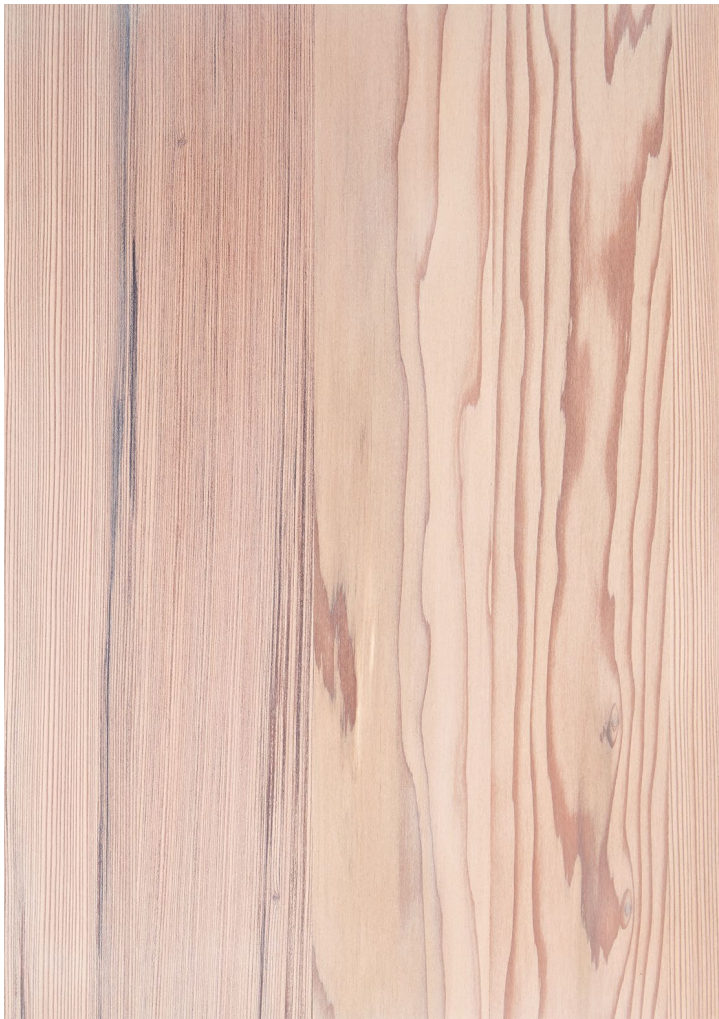

Skyline Redwood — Rose

Skyline Collection

Product Information

Refacing our vintage Redwood removes its weathered patina for a smooth, fresh surface. A subtle White Wash treatment lightens its red tones to a warm, rose-white color, and highlights the tight, linear grain for which this ancient species is prized.

Skyline Redwood – Rose

Cladding

Skyline Collection

SELECT YOUR SPECS

Format	Construction	Profile	Edge	Thickness	Width	Length
Wall + Ceiling Cladding	Solid 2-Layer Engineered	Tongue & Groove Surfaced 4 Sides	Square Edge	1/2"	4", 5", 6" Mixed	2' - 10'
			Micro Bevel	3/4"	2-1/4" Uniform	
			Hand Eased		5" Uniform	

Common Spec*

Wall + Ceiling Cladding | Solid | Surfaced 4 Sides | Square Edge | 1/2" Thickness | 4", 5", 6" Mixed Width | 2' - 10' Lengths

SOLID WOOD

Made from a single piece of wood. Honest, true, and long-lasting.