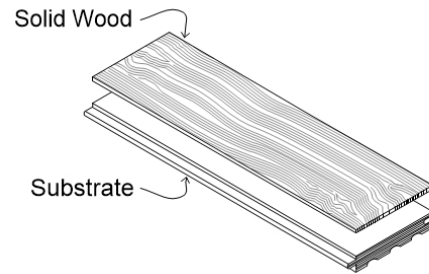

White Oak – Cloud

Countryside Collection

Flooring & Cladding

SELECT YOUR SPECS

Format	Construction	Profile	Edge	Thickness	Width	Length
Flooring	Solid	Tongue & Groove	Square Edge	1/2"	4", 5", 6" Mixed	2' - 7'
Wall + Ceiling Cladding	2-Layer Engineered 3-Layer Engineered	Surfaced 4 Sides	Micro Bevel Hand Eased	3/4"	Uniform (from 3" - 10")	2' - 12' 7' - 12'

Common Spec*

Flooring | Solid | Tongue & Groove | Micro Bevel | 3/4" Thickness | 6" Uniform Width | 2' - 12' Lengths

SOLID WOOD

Made from a single piece of wood. Honest, true, and long-lasting.

2-LAYER ENGINEERED