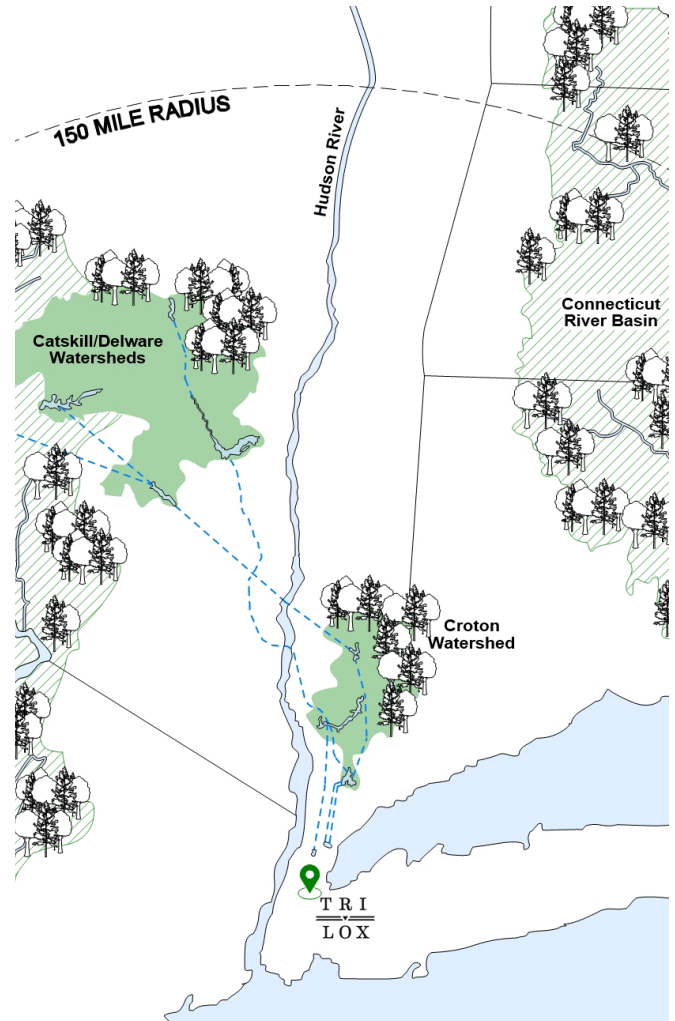

# White Pine – Neutral Watershed Collection

## Product Information

“There is no finer tree,” according to Henry David Thoreau. The Eastern White Pine is a towering figure in both the ecosystem of our Northeast forests and the history of North America’s built environment. This Neutral finish bestows an elegant flaxen tone with minimalism and authenticity.

## Source

Harvested from Northeast forests in coordination with sustainable management plans that support long-term forest health & biodiversity.

## Watershed Collection