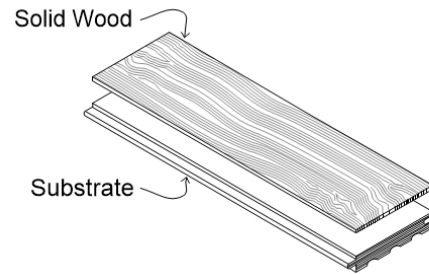

### SELECT YOUR SPECS

Format	Construction	Profile	Edge	Thickness	Width	Length
Flooring	Solid	Tongue & Groove	Square Edge	3/4"	4", 5", 6" Mixed	2' - 7'
Wall + Ceiling Cladding	2-Layer Engineered 3-Layer Engineered	Surfaced 4 Sides	Micro Bevel Hand Eased		Uniform (from 3" - 6")	2' -12' 7' -12'

#### Common Spec\*

Flooring | Solid | Tongue & Groove | Micro Bevel | 3/4" Thickness | 4", 5", 6" Mixed Width | 2' - 12' Lengths

SOLID WOOD

Made from a single piece of wood. Honest, true, and long-lasting.